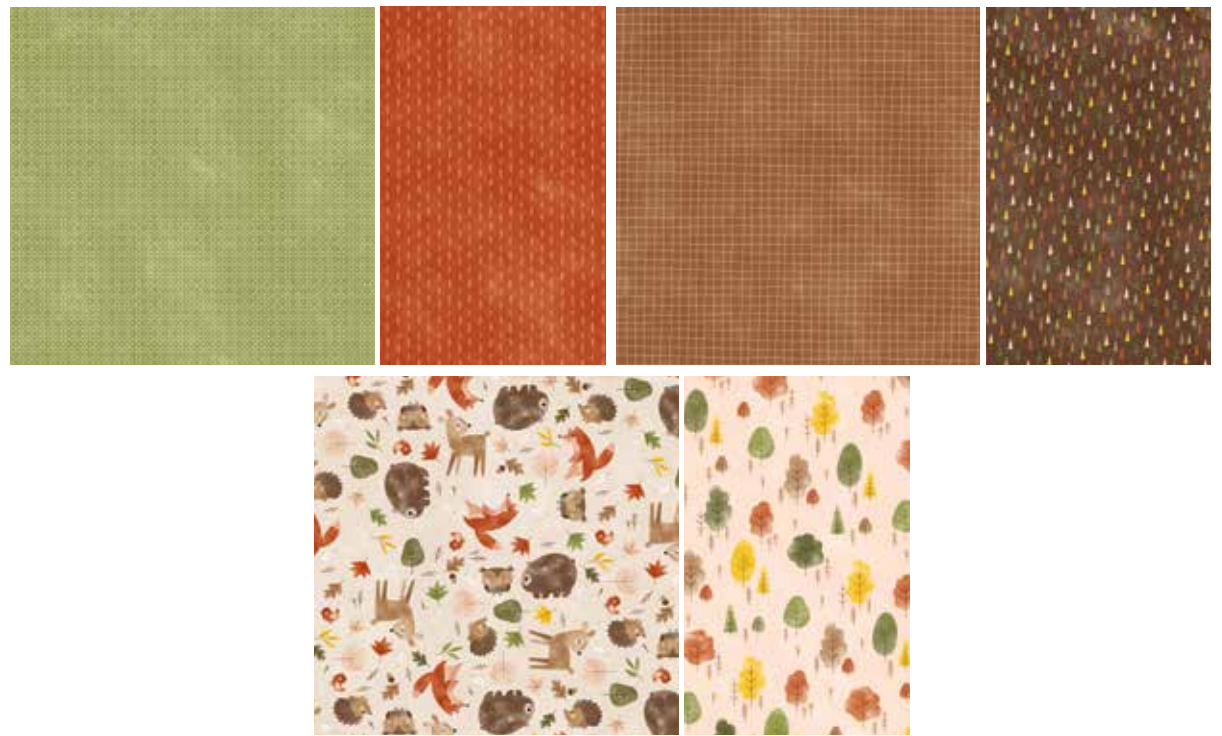

② DESIGNER SERIES PAPER ONLY