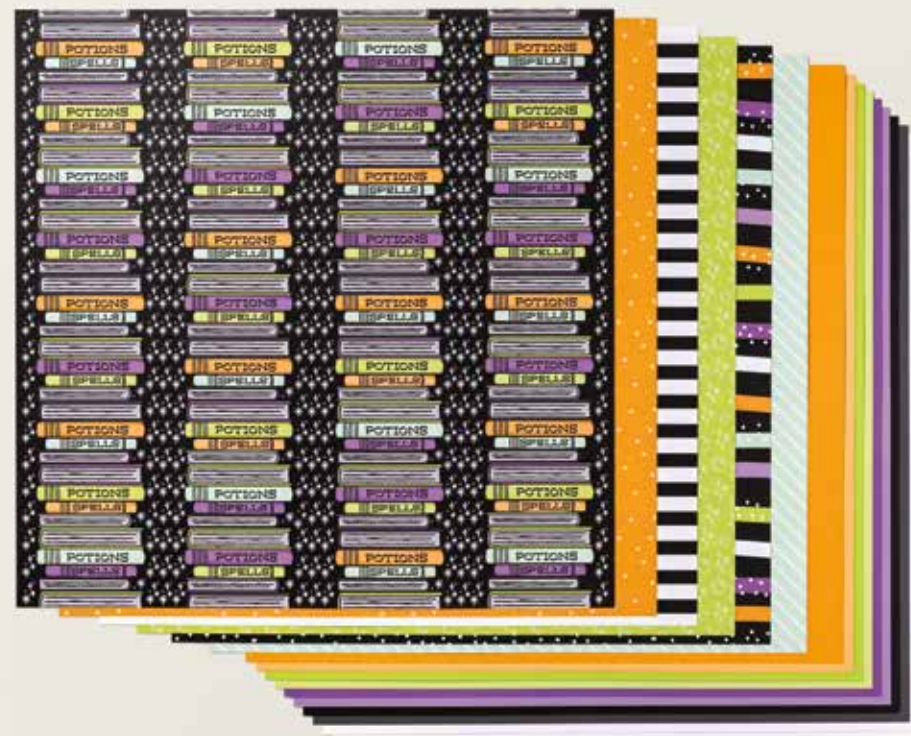

halloween memories

SCRAPBOOKING WORKSHOP KIT

166494 | $49.00 AUD | $59.00 NZD

Makes three two-page 12" x 12" (30.5 x 30.5 cm) scrapbook spreads. Kit includes instructions and one of each item listed below.

FEATURED TECHNIQUE: Add faux stitching details with Stampin' Write™ Markers.

FEATURED COLOURS: Basic Black, Gorgeous Grape, Granny Apple Green, Pool Party, Pumpkin Pie.

12" X 12" (30.5 X 30.5 CM) TWO-TONE CARDSTOCK

8 sheets: 2 each of Basic Black, Gorgeous Grape, Granny Apple Green, Pumpkin Pie.

WHITE WILLOW 12" X 12" (30.5 X 30.5 CM) CARDSTOCK | 2 sheets.

DOUBLE-SIDED 12" X 12" (30.5 X 30.5 CM) DESIGNER SERIES PAPER | 6 sheets.

SINGLE-SIDED 12" X 12" (30.5 X 30.5 CM) DESIGNER SERIES PAPER | 4 sheets.

12" X 12" (30.5 X 30.5 CM) STICKER SHEET | 1 sheet.

PHOTO PLACEHOLDERS

ADDITIONAL PRODUCTS (sold separately)

BASIC BLACK STAMPIN' WRITE MARKER
162481 | $6.25 AUD | $7.50 NZD (AC P. 139)

STAMPIN' SEAL • 152813
$14.00 AUD | $17.00 NZD (AC P. 117)

PAPER TRIMMER • 152392
$49.00 AUD | $59.00 NZD (AC P. 121)

PAPER SNIPS SCISSORS • 103579
$21.00 AUD | $25.25 NZD (AC P. 16)